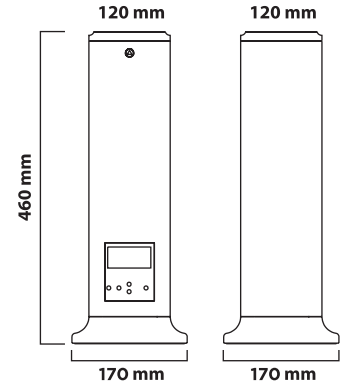

CARPEX

fragrancing systems

maxx tower 750 aroma diffuser

Silver

Black

Dimensions

Compatible Cartridge

Volume
100 ml

Type	Tower
Item No	920110
Colour	Silver Black
Material	PP & Aluminium
Mounting Type	Used a flat surface
Packaging Dimensions (mm)	190 (l) x 185 (w) x 470 (h)
Gross Weight (kg)	3,0
Net Weight (kg)	2,5
Coverage (m ³)	Up to 750
Aroma Cartridge Volume (ml)	100
Features	Digital display with twenty-four hour clock, Adjustable starting and stopping times Adjustable diffusion and stand by intervals, Weekend On/Off function
Power (W)	20
Power supply	220-240 V / 50-60 Hz
Case Quantity (pcs.)	1